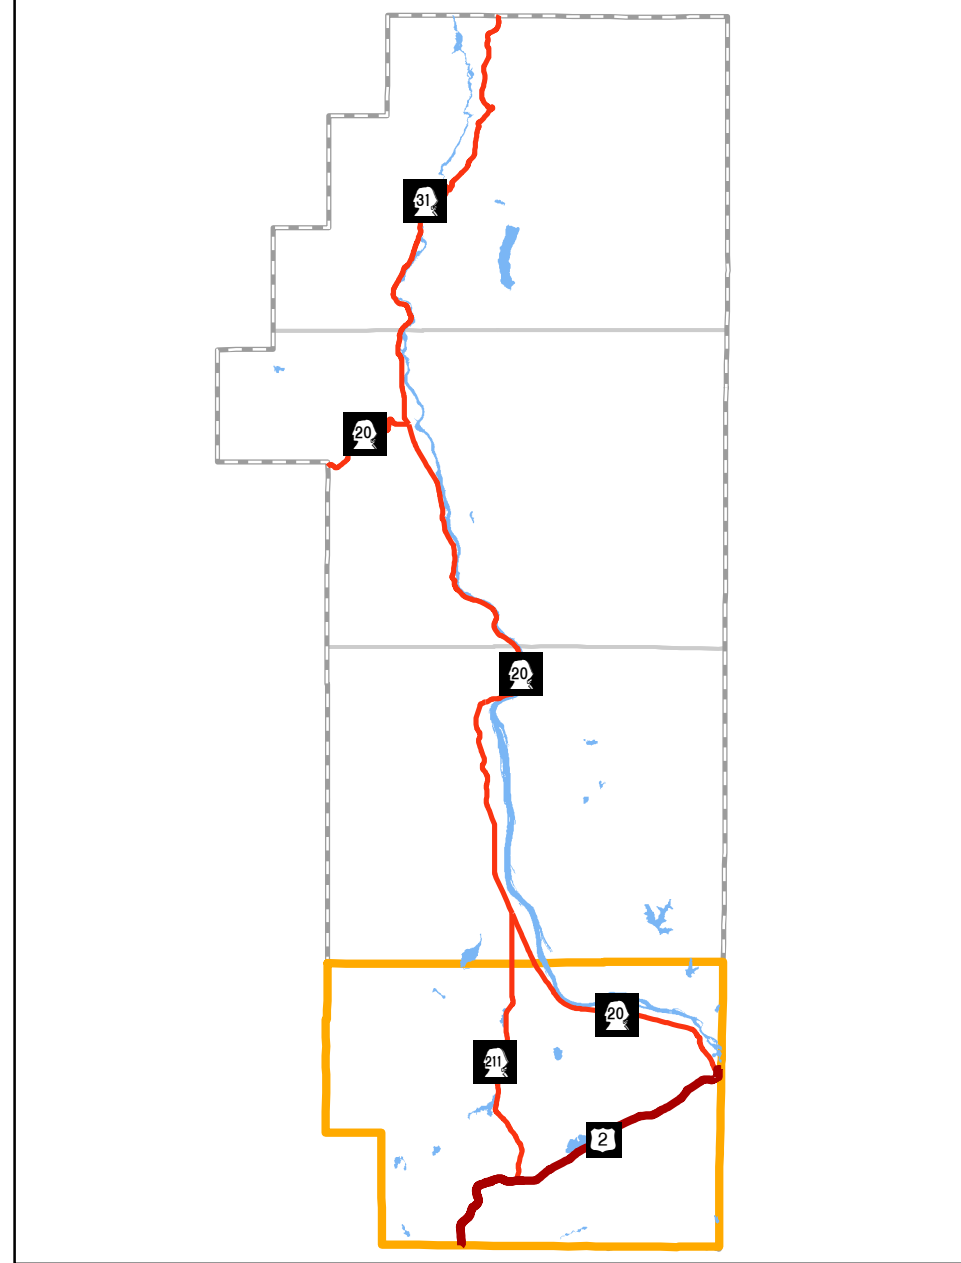

Proposed Future Land Use Map

**PEND OREILLE COUNTY
WASHINGTON**

February 2020

LEGEND

- Salmo Priest Wilderness
- Kallispel Reservation
- City/Town
- Parcels
- Urban Growth Area (White Outline)

County Proposed Future Land Use Map

- Conservation
- Parks and Recreation
- Industrial
- Rural
- Natural Resource - Federal
- Rural Residential
- Natural Resource - State
- Tribal
- Natural Resource
- Possible Commercial

Transportation

- US Highway
- State Highway
- Major Collector Road
- Minor Collector Road
- County/Local Access Road
- Railroad

Vicinity Map - South County - Newport